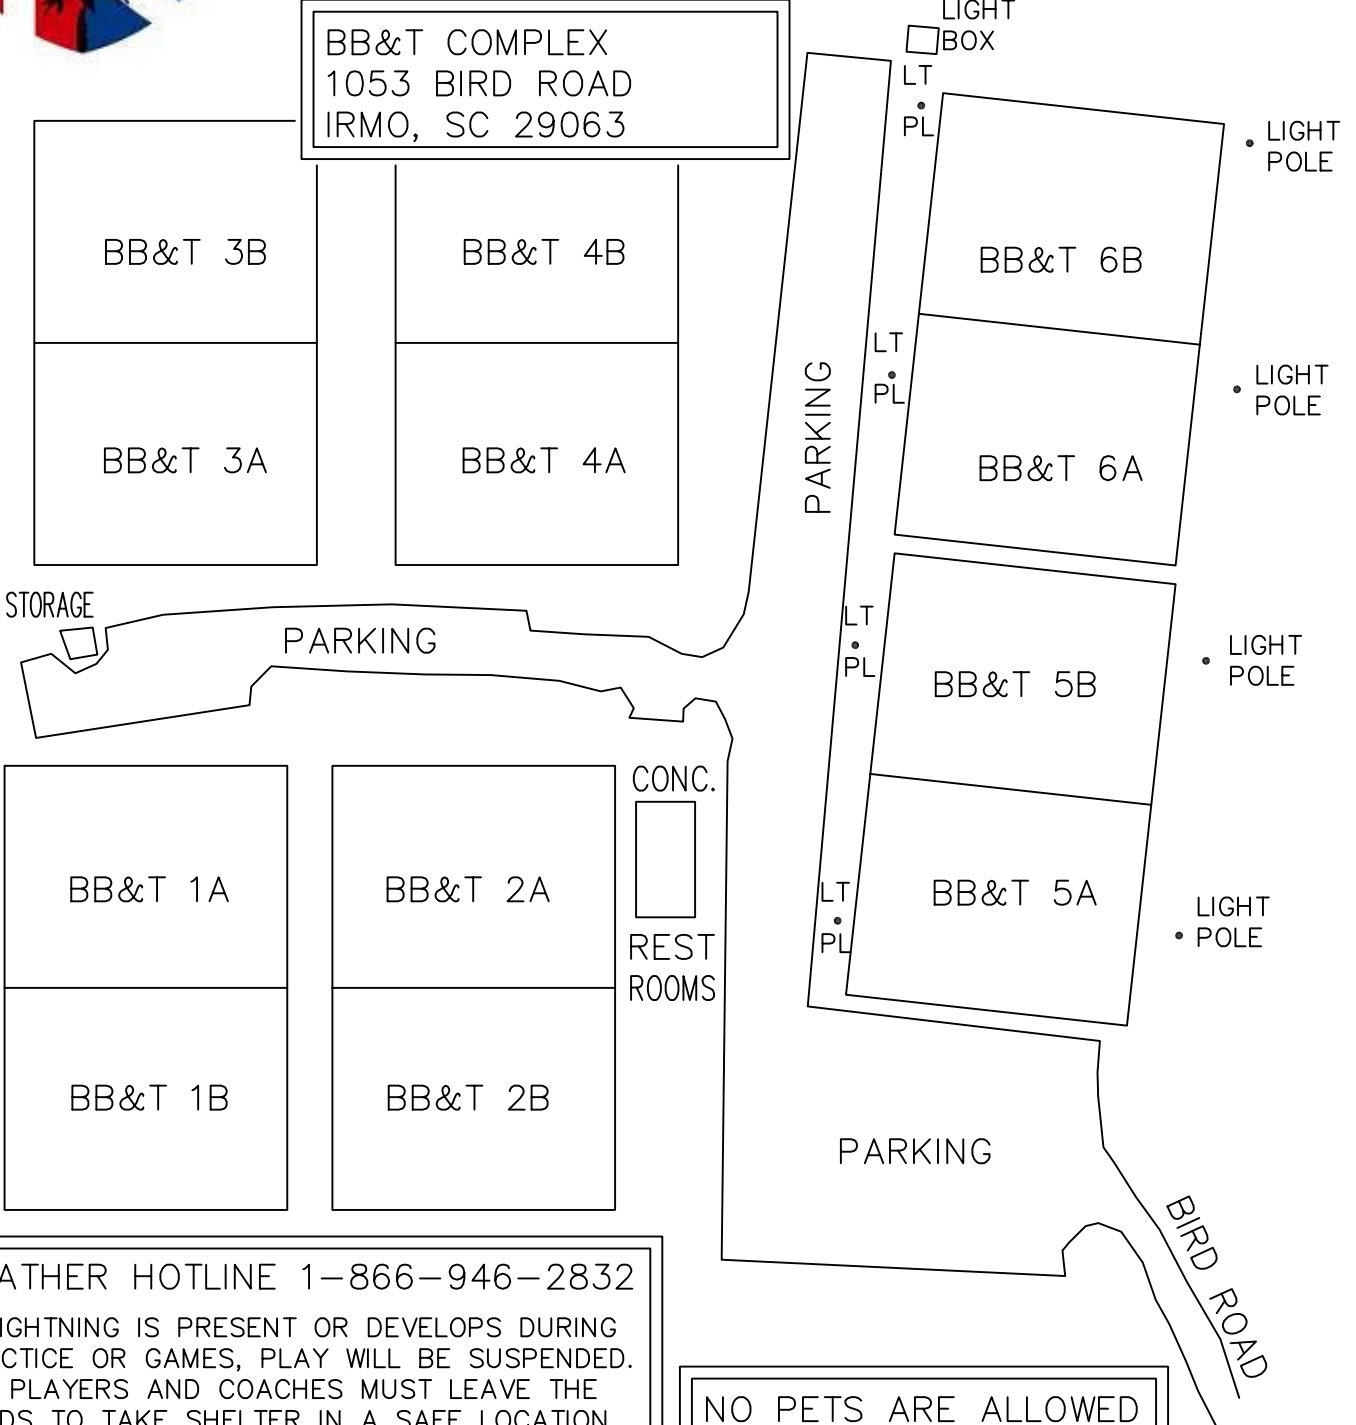

# BB&T SOCCER COMPLEX FIELD LAYOUT

BB&T COMPLEX  
1053 BIRD ROAD  
IRMO, SC 29063

WEATHER HOTLINE 1-866-946-2832  
IF LIGHTNING IS PRESENT OR DEVELOPS DURING PRACTICE OR GAMES, PLAY WILL BE SUSPENDED. ALL PLAYERS AND COACHES MUST LEAVE THE FIELDS TO TAKE SHELTER IN A SAFE LOCATION UNTIL IT IS SAFE TO RESUME. THERE MUST BE A MINIMUM OF 30 MINUTES FROM THE LAST LIGHTNING STRIKE.

NO PETS ARE ALLOWED  
AT ANY COLUMBIA  
UNITED FC FIELDS

FIELD LAYOUT MAPS  
PROVIDED COURTESY OF  
STRUCTURAL DESIGNS, INC.

TO BALLENTINE PARK  
↓