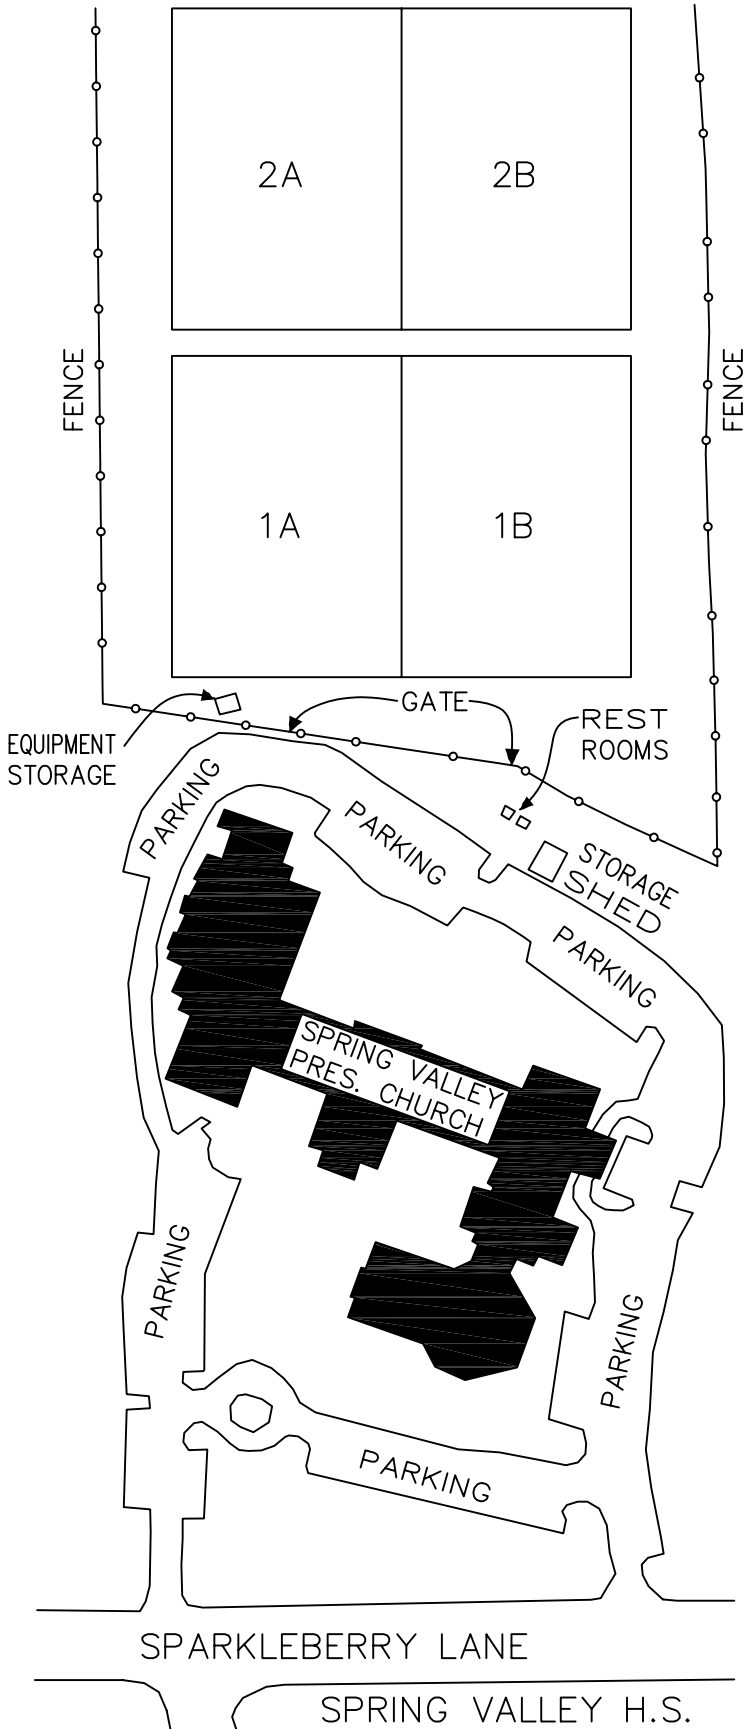

MIDLANDS ORTHOPAEDIC SOCCER COMPLEX FIELD LAYOUT

SPRING VALLEY PRESBYTERIAN
125 SPARKLEBERRY LANE
COLUMBIA, SC 29229

NO PETS ARE ALLOWED
AT ANY YMCA/COLUMBIA
UNITED FC FIELDS

WEATHER INFORMATION

GO TO "www.RainedOut.com" SEARCH
"COLUMBIA UNITED FC" OR CALL THE
WEATHER HOTLINE 1-866-946-2832 EXT. 50