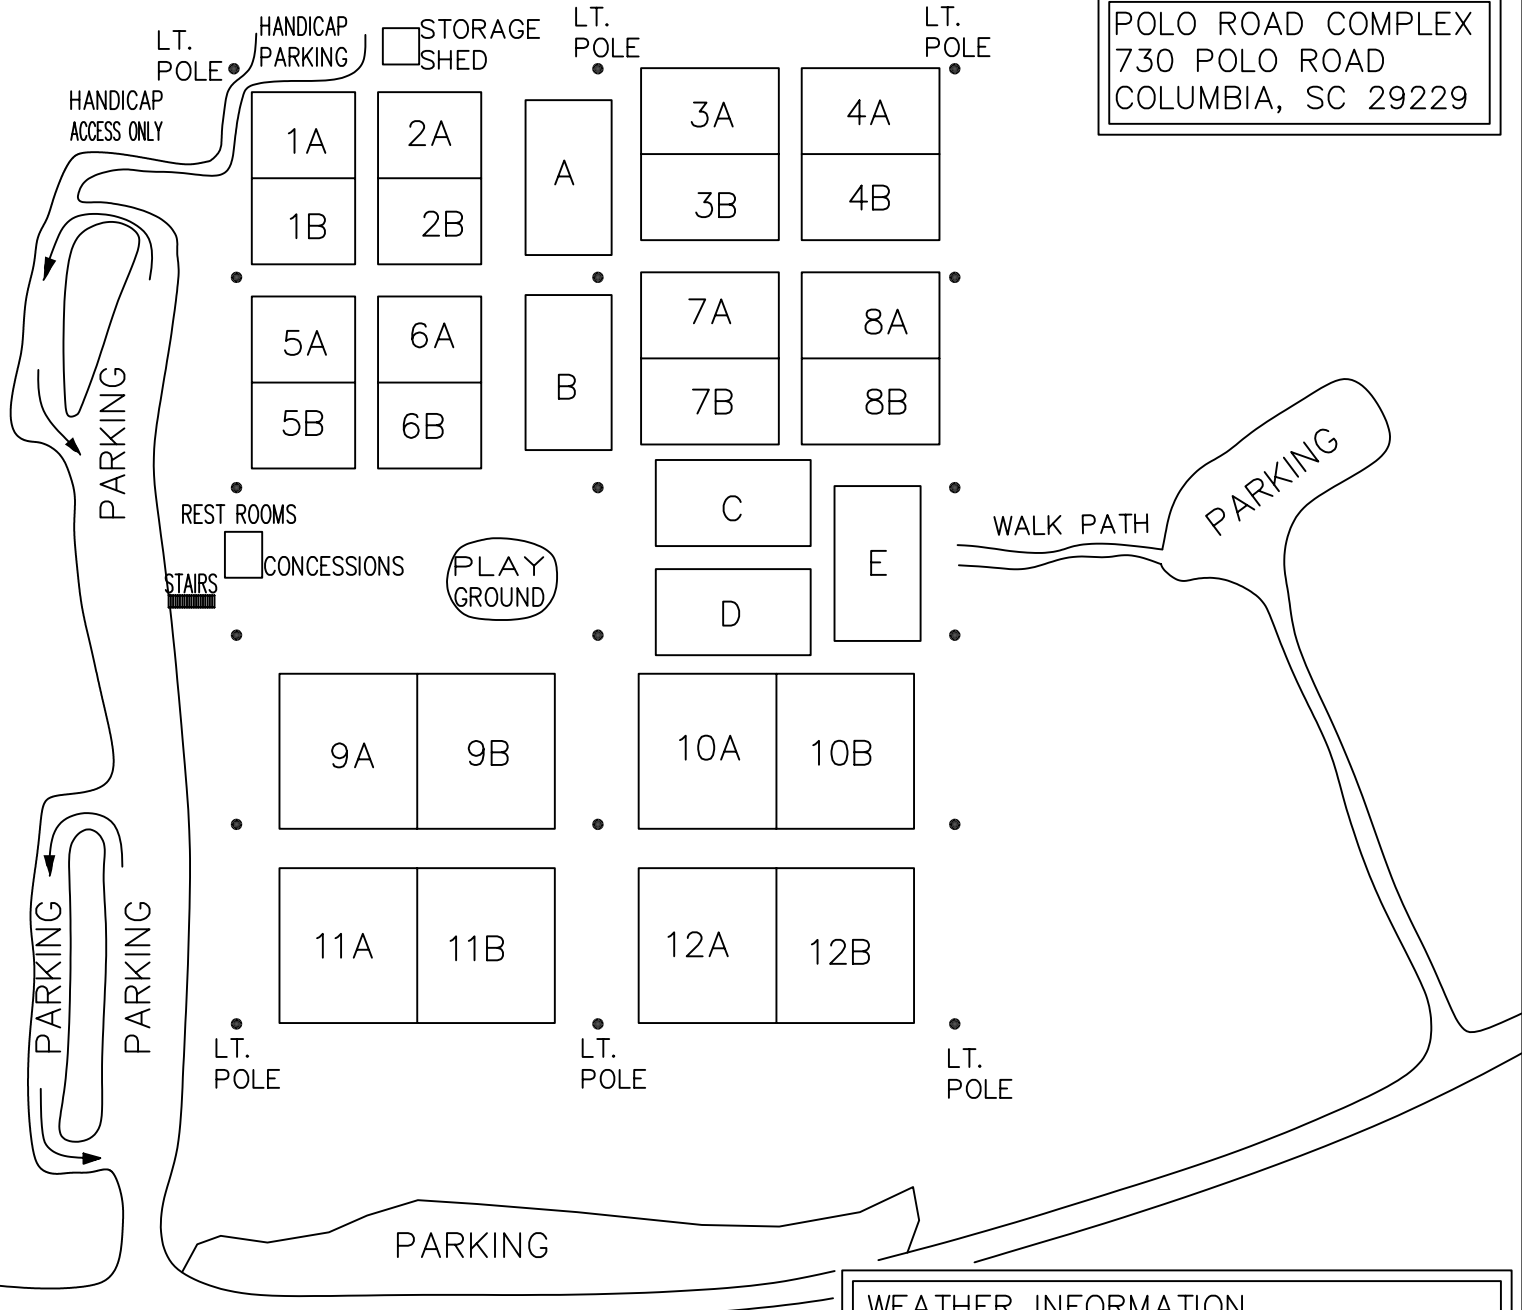

POLO ROAD SOCCER COMPLEX FIELD LAYOUT

POLO ROAD COMPLEX
730 POLO ROAD
COLUMBIA, SC 29229

POLO ROAD

NO PETS ARE ALLOWED
AT ANY YMCA/COLUMBIA
UNITED FC FIELDS

WEATHER INFORMATION
GO TO "www.RainedOut.com" SEARCH
"COLUMBIA UNITED FC" OR CALL THE
WEATHER HOTLINE 1-866-946-2832 EXT. 50