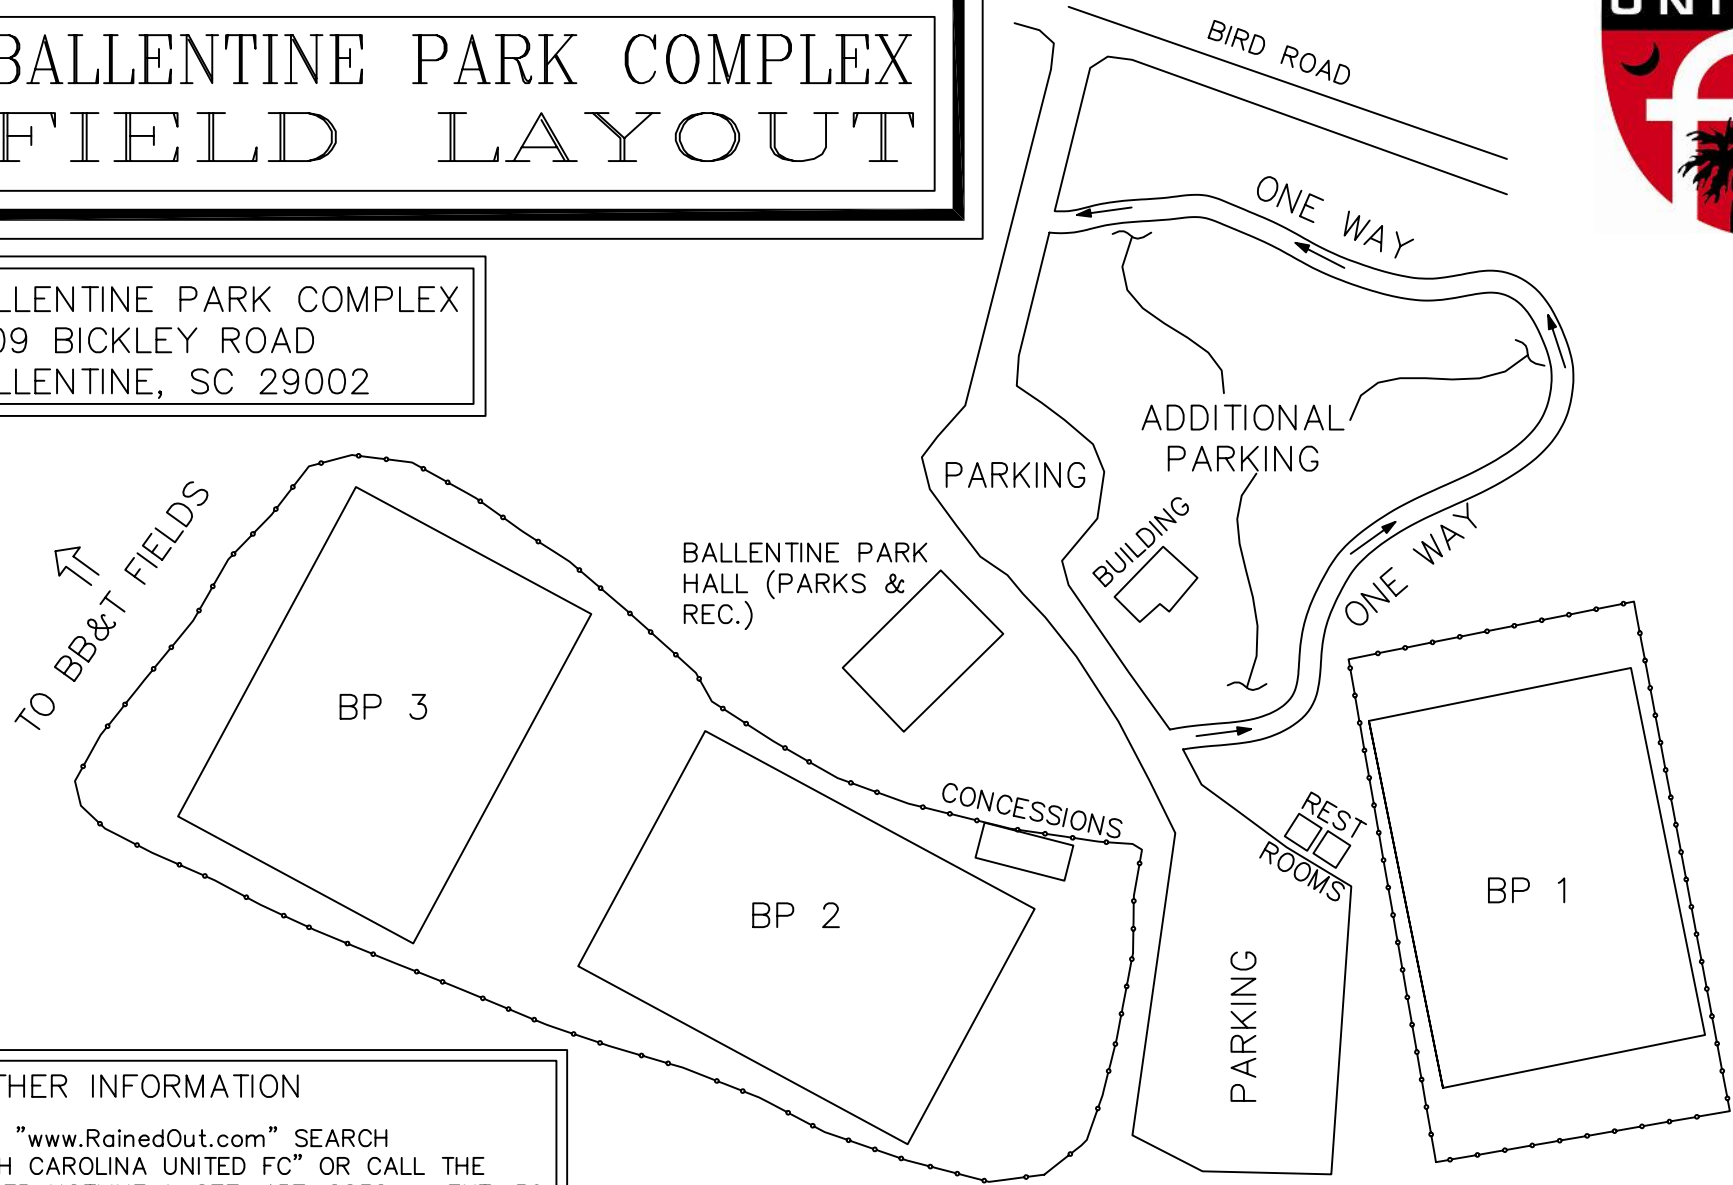

BALLENTINE PARK COMPLEX FIELD LAYOUT

BALLENTINE PARK COMPLEX
1009 BICKLEY ROAD
BALLENTINE, SC 29002

WEATHER INFORMATION

GO TO "www.RainedOut.com" SEARCH
"SOUTH CAROLINA UNITED FC" OR CALL THE
WEATHER HOTLINE 1-877-457-2832 EXT. 50