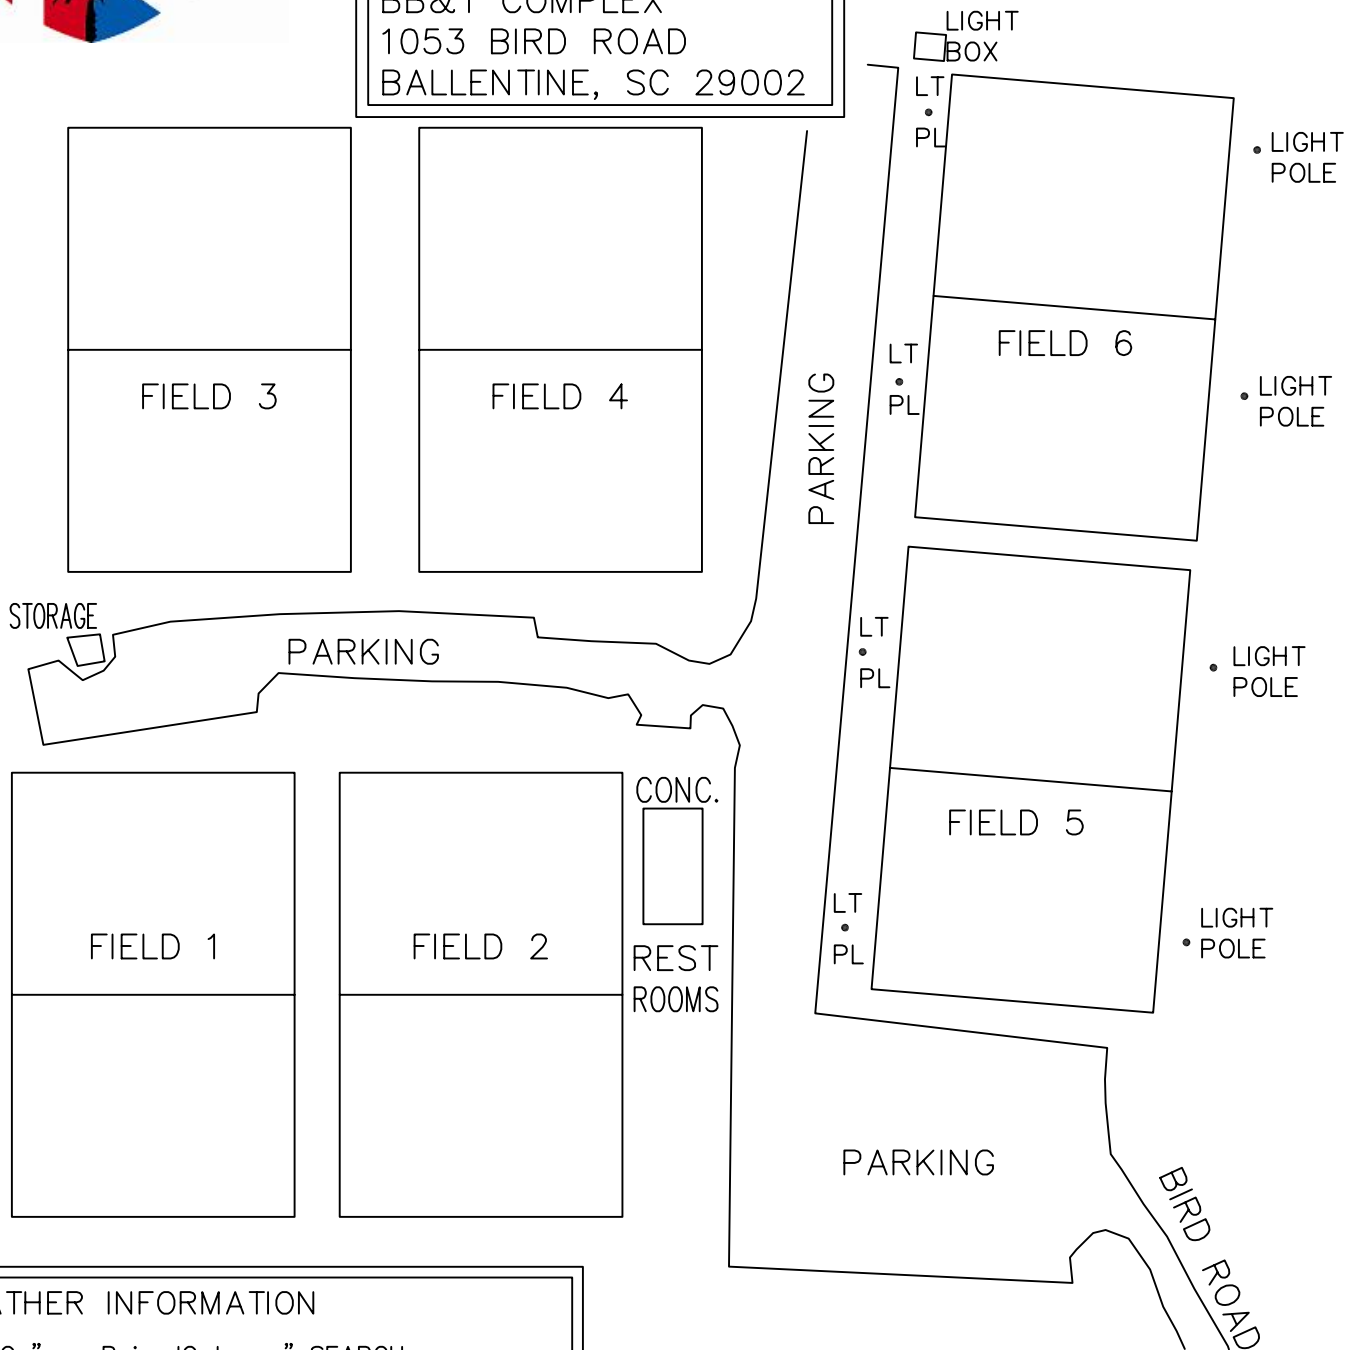

BB&T SOCCER COMPLEX FIELD LAYOUT

BB&T COMPLEX
1053 BIRD ROAD
BALLENTINE, SC 29002

WEATHER INFORMATION

GO TO "www.RainedOut.com" SEARCH "SOUTH CAROLINA UNITED FC" OR CALL THE WEATHER HOTLINE 1-877-457-2832 EXT. 50