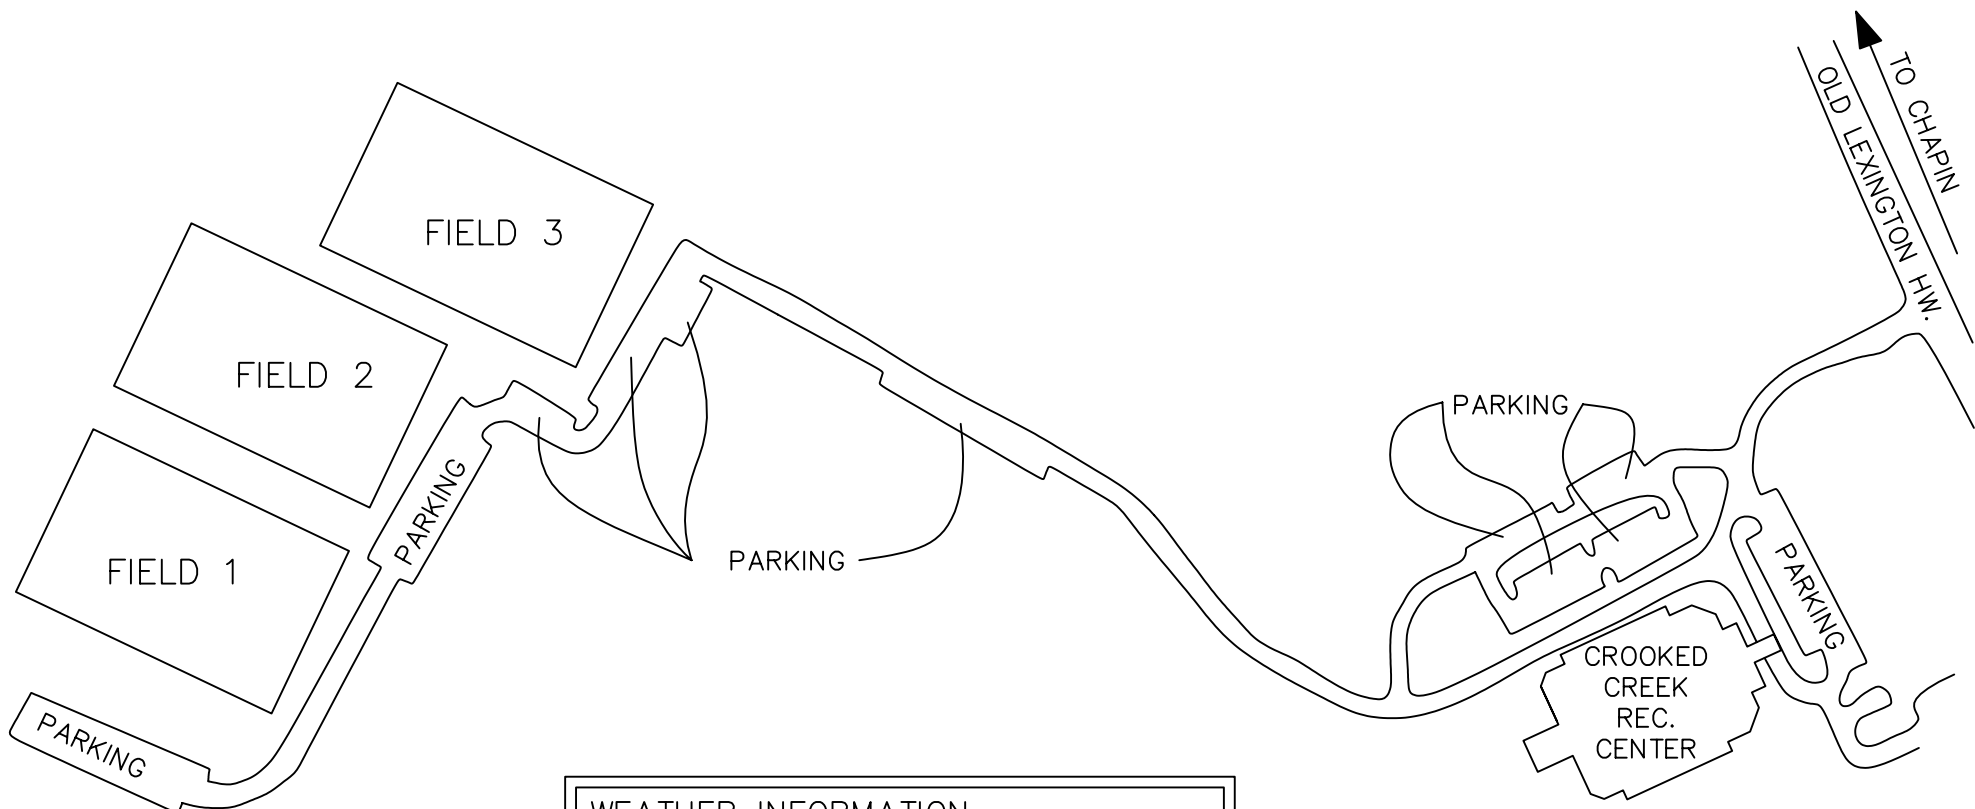

CROOKED CREEK SOCCER COMPLEX FIELD LAYOUT

CROOKED CREEK COMPLEX
1098 OLD LEXINGTON HIGHWAY
CHAPIN, SC 29036

NO PETS ARE ALLOWED
AT ANY COLUMBIA
UNITED FC FIELDS

FIELD LAYOUT MAPS
PROVIDED COURTESY OF
STRUCTURAL DESIGNS, INC.