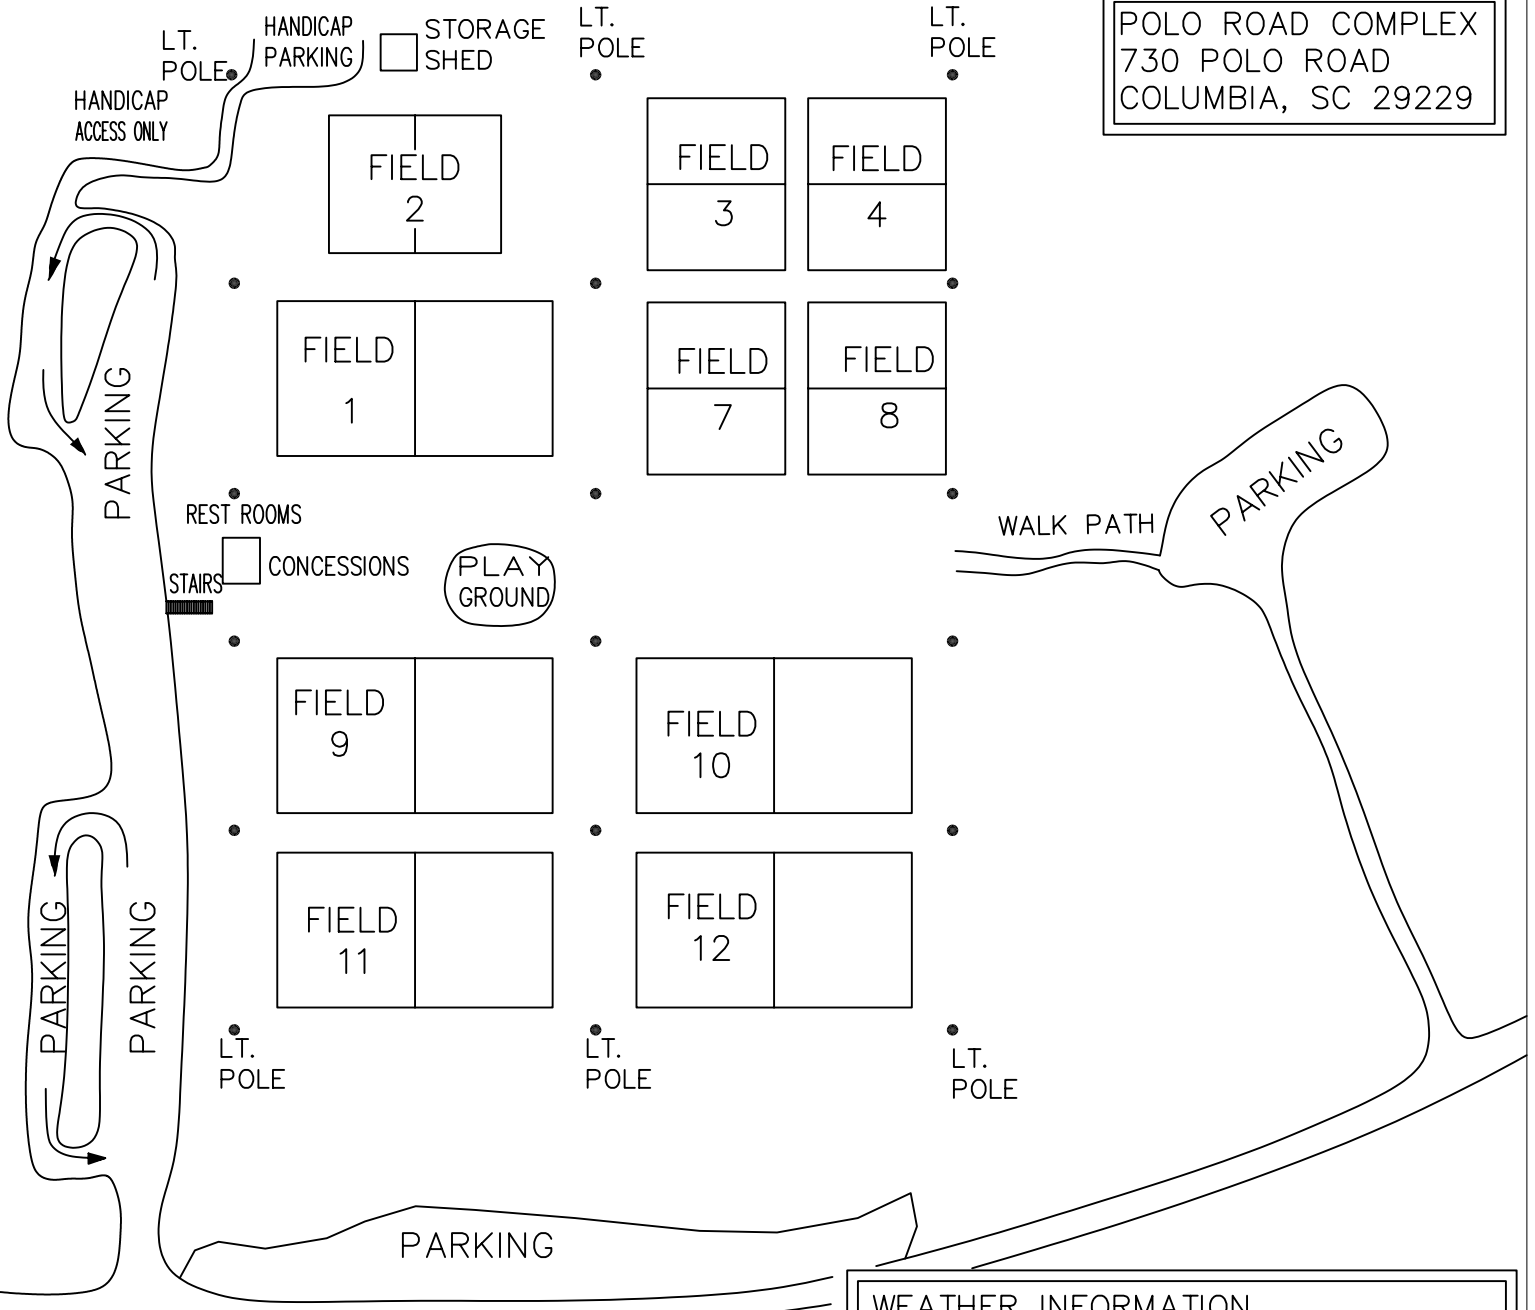

# POLO ROAD SOCCER COMPLEX FIELD LAYOUT

POLO ROAD COMPLEX  
730 POLO ROAD  
COLUMBIA, SC 29229

NO PETS ARE ALLOWED  
AT ANY YMCA/COLUMBIA  
UNITED FC FIELDS

**WEATHER INFORMATION**  
GO TO "www.RainedOut.com" SEARCH  
"SOUTH CAROLINA UNITED FC" OR CALL THE  
WEATHER HOTLINE 1-877-457-2832 EXT. 50  
  
IF LIGHTNING IS PRESENT OR DEVELOPS DURING  
PRACTICE OR GAMES, PLAY WILL BE SUSPENDED.  
ALL PLAYERS AND COACHES MUST LEAVE THE  
FIELDS TO TAKE SHELTER IN A SAFE LOCATION  
UNTIL IT IS SAFE TO RESUME. THERE MUST BE  
A MINIMUM OF 30 MINUTES FROM THE LAST  
LIGHTNING STRIKE.