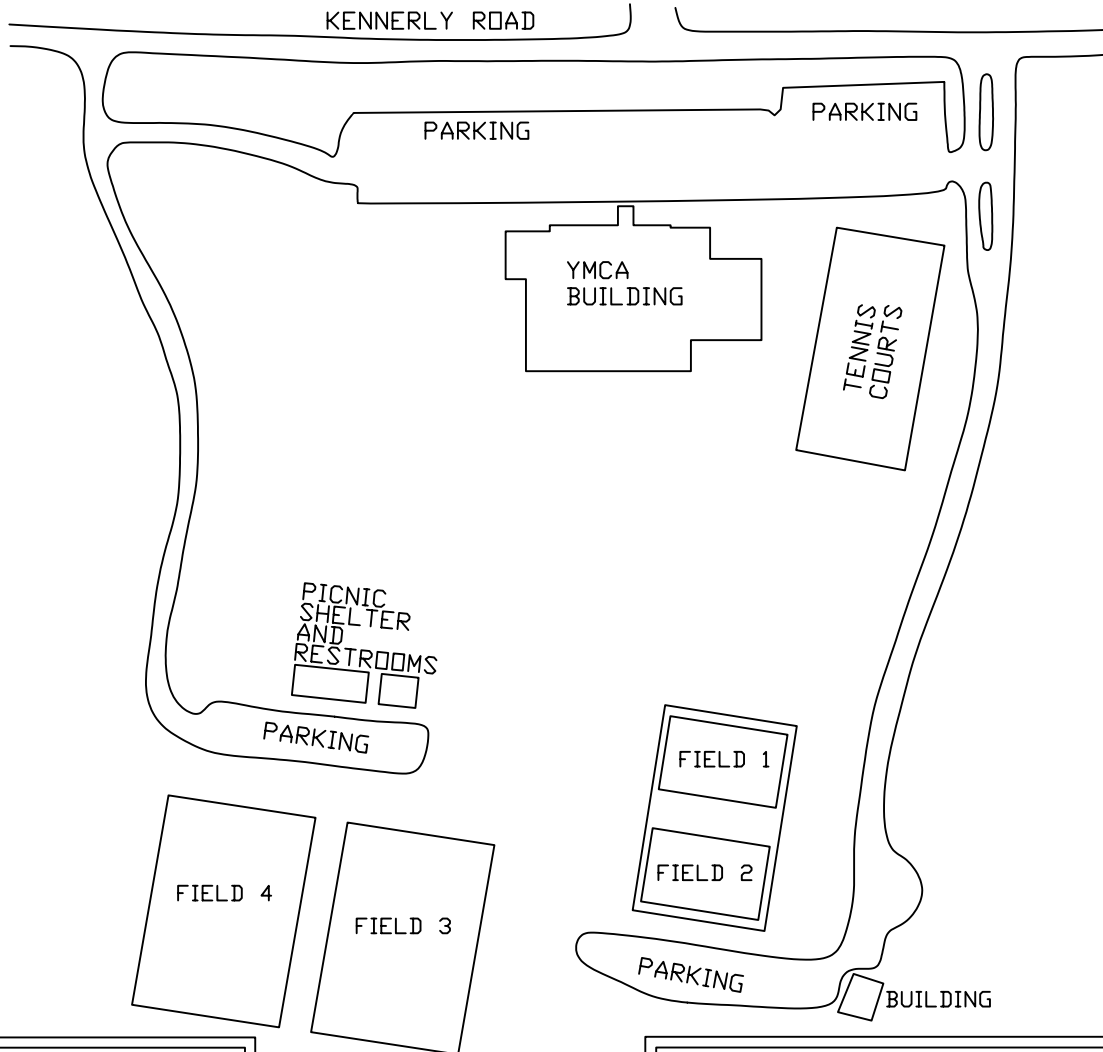

NORTHWEST FAMILY YMCA
FIELD LAYOUT

NORTHWEST FAMILY YMCA
1501 KENNERLY ROAD
IRMO, SC 29063

FIELD LAYOUT MAPS
PROVIDED COURTESY OF
STRUCTURAL DESIGNS, INC.

NO PETS ARE ALLOWED
AT ANY YMCA/COLUMBIA
UNITED FC FIELDS

WEATHER INFORMATION

GO TO "www.RainedOut.com" SEARCH
"COLUMBIA UNITED YMCA" OR CALL THE
WEATHER HOTLINE 1-866-946-2832 EXT. 50

IF LIGHTNING IS PRESENT OR DEVELOPS DURING
PRACTICE OR GAMES, PLAY WILL BE SUSPENDED.
ALL PLAYERS AND COACHES MUST LEAVE THE
FIELDS TO TAKE SHELTER IN A SAFE LOCATION
UNTIL IT IS SAFE TO RESUME. THERE MUST BE
A MINIMUM OF 30 MINUTES FROM THE LAST
LIGHTNING STRIKE.